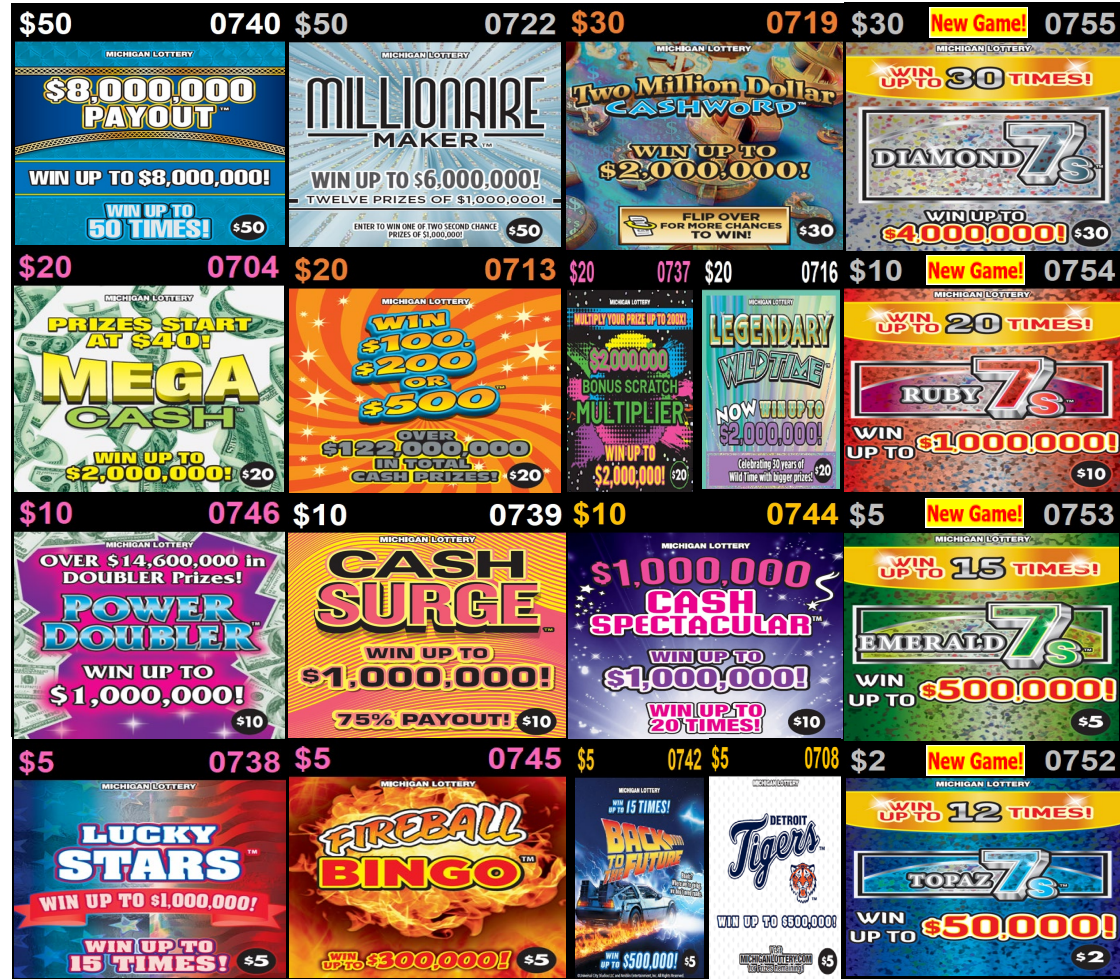

June 2 - July 6, 2026

16-Game Lineup

Plan O Gram diagrams are set to reflect what the customer views as they approach the counter or set.

Note: The Plan-O-Gram is to be used as a guide, game selection should be based on maximizing retailer's sales. Any deviation from the Plan-O-Gram requires the review and approval of your District Sales Representative (DSR).

Major League Baseball trademarks and copyrights are used with permission of Major League Baseball. Visit MLB.com

©Universal City Studios LLC and Amblin Entertainment, Inc. All Rights Reserved.

Add dispensers where possible to promote all new launch games and allow for additional price points.

Place non-SBO games in price point order.

Return or Replacing	Replace with NEW GAMES
#0732 Max $ 30	#0755 Diamond 7s $30
#0709 Win $50, $100 or $200 $10	#0754 Ruby 7s $10
#0742 Back to the Future / #0708 Detroit Tigers / #0706 Money Rush $5	#0753 Emerald 7s $5
#0743 Blackjack $2	#0752 Topaz 7s $2